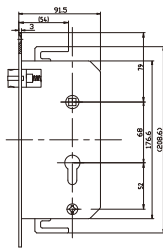

Flank plate	Stainless steel
Latch & Bolt	Stainless steel
Cover	Steel

Mortise S1