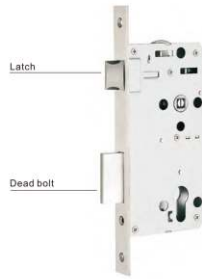

Mortise European(3072/85,4072/85, 4572/85,5072/85,5572/85,6072/85)