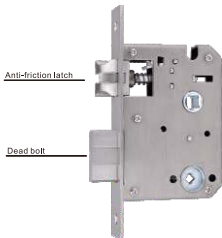

Mortise 5050