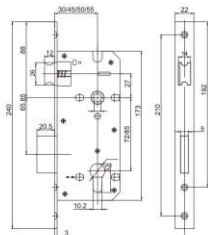

Mortise European(3072/85,4072/85, 4572/85,5072/85,5572/85,6072/85)