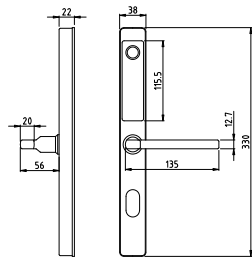

- Open by Bluetooth, unlocking record tracking
- Offline generate password for visitors or staff
- Scramble Code for enhanced security
- WIFI Gateway optional/TTLOCK/TUYA Optional

Unlock way: Fingerprint/Password/Card/Mechanical Key/APP

Material: Alloy + IML

Users: 100 Users, 50 Fingerprint, 50 Password, 50 cards

Power: 4 pcs AA Alkaline Batteries, USB Outlet

Mortise: European 72/85 mortise, 6# mortise