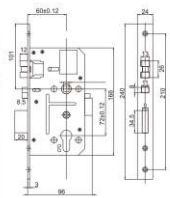

Mortise European 6#