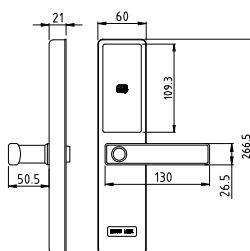

Unlock way: Fingerprint/Password/Card/Mechanical Key/APP

Material: Alloy + IML

Users: 100 Users, 50 Fingerprint, 50 Password, 50 cards

Power: 4 pcs AA Alkaline Batteries, USB Outlet

Mortise: Single bolt

Y918-23-F