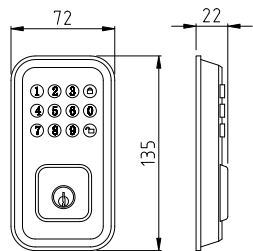

● Scramble Code for enhanced security

Unlock way:	Password/Mechanical Key
Material:	Alloy
Users:	50Password
Power:	4 pcs AA Alkaline Batteries, USB Outlet
Mortise:	Single bolt