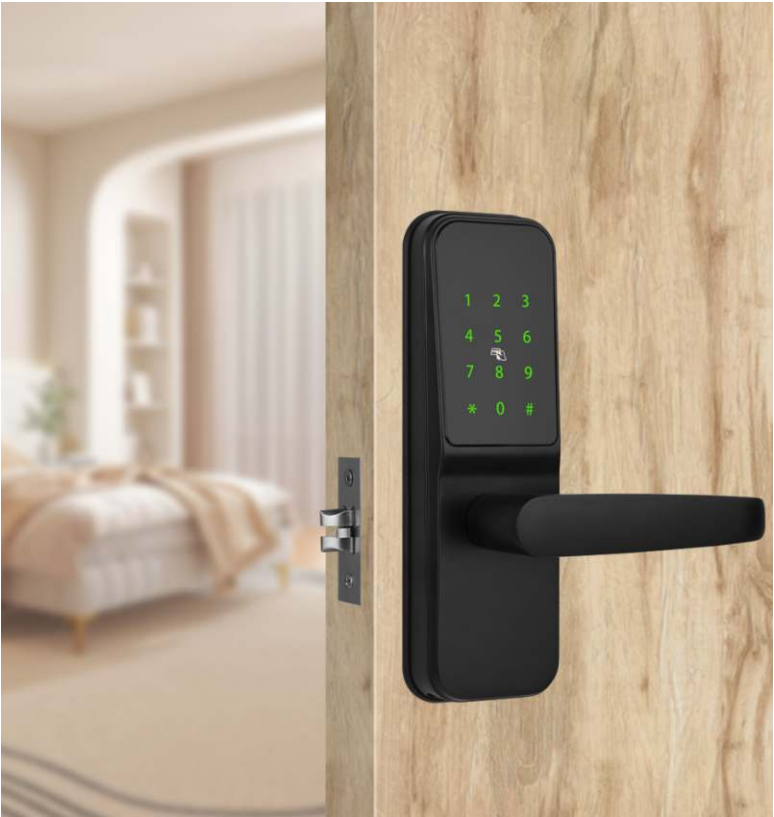

- Offline generate password for visitors or staff
- Scramble Code for enhanced security

Unlock way:	Fingerprint/Password/Card/Mechanical Key/APP
Material:	Alloy + IML
Users:	100 Users, 50 Fingerprint, 50 Password, 50 cards
Power:	8V Lithium Battery, USB Outlet
Mortise:	6068 mortise(S1)

Y918-35-F

- Offline generate password for visitors or staff
- Scramble Code for enhanced security

Unlock way:	Fingerprint/Password/Card/Mechanical Key/APP
Material:	Alloy + IML
Users:	100 Users,50Fingerprint,50Password,50 cards
Power:	8V Lithium Battery, USB Outlet
Mortise:	6068 mortise(S1)

Y918-51-M

- Open by Bluetooth, unlocking record tracking
- Offline generate password for visitors or staff
- Scramble Code for enhanced security
- WIFI Gateway optional/TTLOCK/TUYA Optional

Unlock way:	Fingerprint/Password/Card/Mechanical Key/APP
Material:	Alloy + IML
Users:	100 Users,50Fingerprint,50Password,50 cards
Power:	4 pcs AAA Alkaline Batteries, USB Outlet
Mortise:	5050 mortise,Single latch