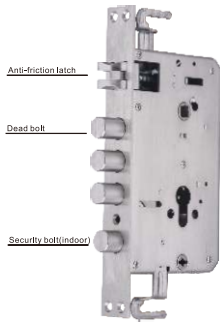

Flank plate	Stainless steel
Latch & Bolt	Stainless steel
Cover	Steel

Mortise K9