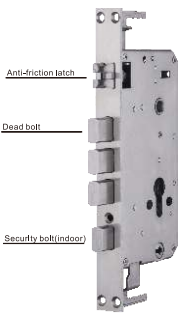

Flank plate	Stainless steel
Latch & Bolt	Stainless steel
Cover	Steel

Mortise S1